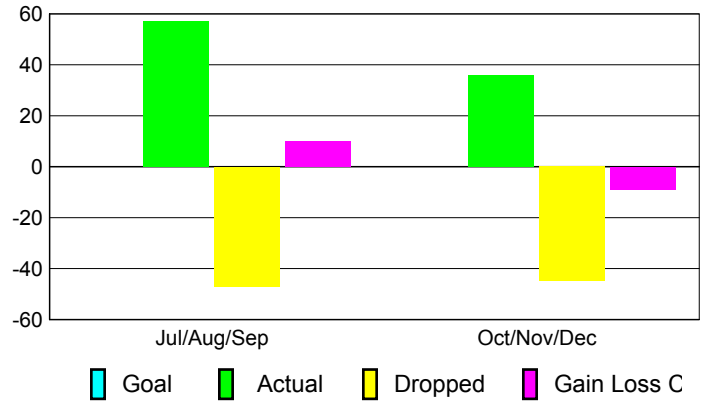

### YTD Status Quo Clubs 2010-2011

Status Quo Clubs Compared to Status Quo Members

## MEMBERSHIP

**Membership Results  
2010-2011**

**Membership  
2009-2010**

Month	Net Memb Goal	Actual New Memb	Actual Dropped Memb	Gain/Loss of Memb	Gain/Loss of Memb
Jul/Aug/Sep	0	57	-47	10	25
Oct/Nov/Dec	0	36	-45	-9	-8
<b>Totals</b>	<b>0</b>	<b>93</b>	<b>-92</b>	<b>1</b>	<b>17</b>

### Membership Results 2010-2011

Goal, New, Dropped, Gain/Loss

### Comparison of Membership Gain/Loss

Current Year Compared to the Previous Year