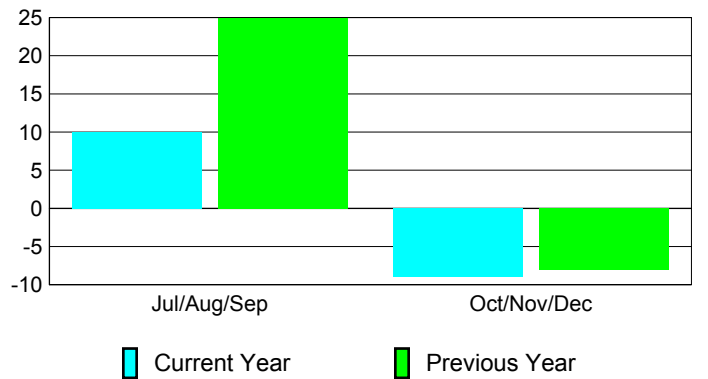

Comparison of Membership Gain/Loss

Current Year Compared to the Previous Year